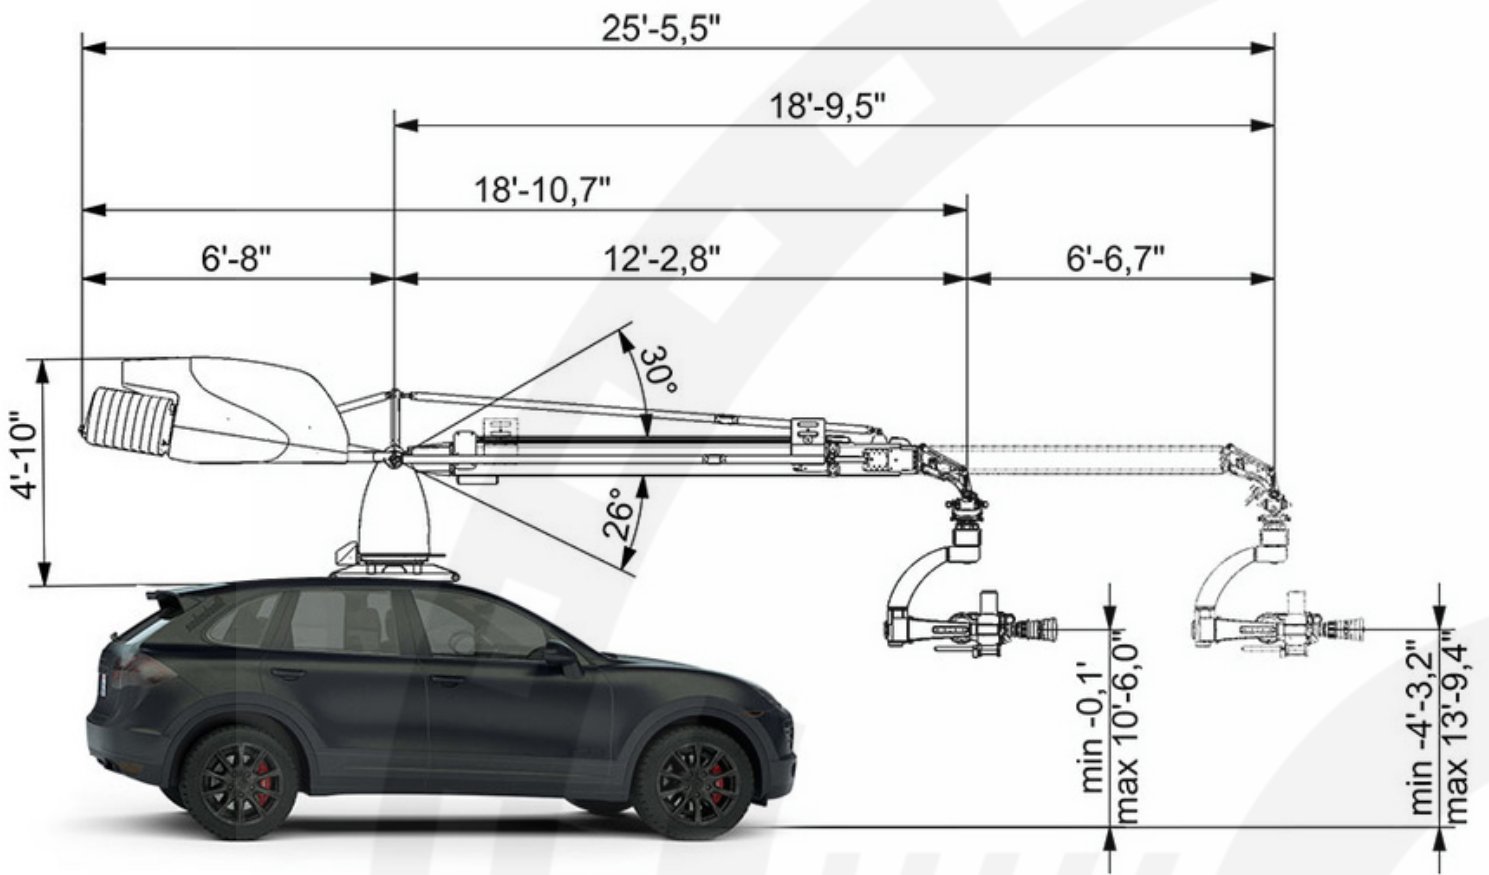

filmotechnic

ENGINEERING CINEMATOGRAPHY SINCE 1990

+1 213 378 6636 | SALES@FILMOUSA.COM | WWW.FILMOUSA.COM